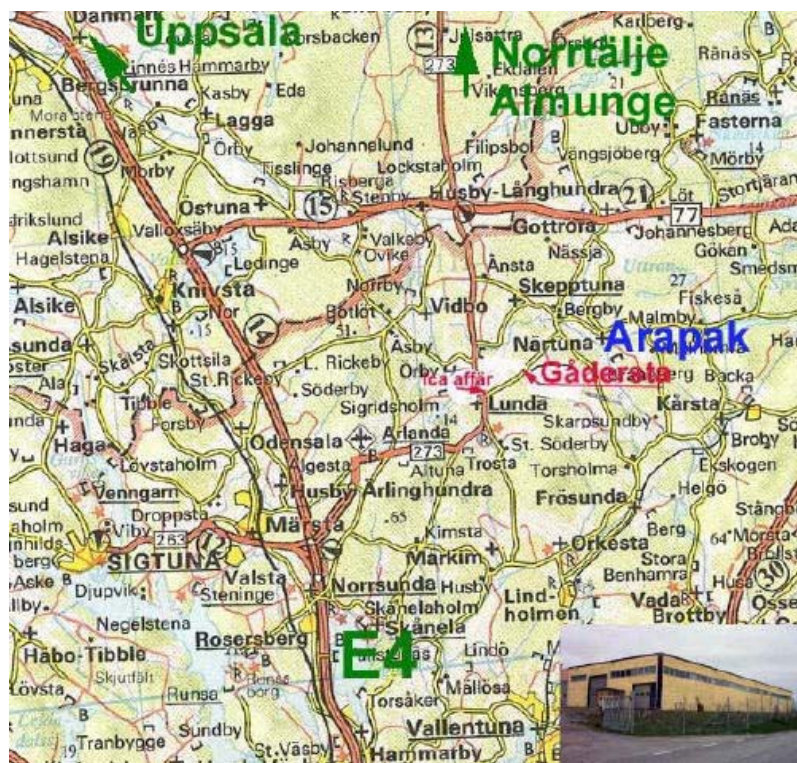

02/08/2005

Driving instructions to Arapak AB in Gådersta, Märsta

Adress: S-195 93 Märsta

**From Stockholm:**

Go South/North on E4

Turn off Motorway towards Arlanda airport

After 500 m turn off right

Go Road 273 towards Norrtälje

After approx 6 km -road 273 turns left

After 2.5 km turn right at shop ( Lunda Livs, ICA, DIN-X) towards Gådersta (Skepptuna golf)

After 2.5 km Arapak storage on left- yellow 50 m long building

Truck with 13 m trailer can turn inside the premises.