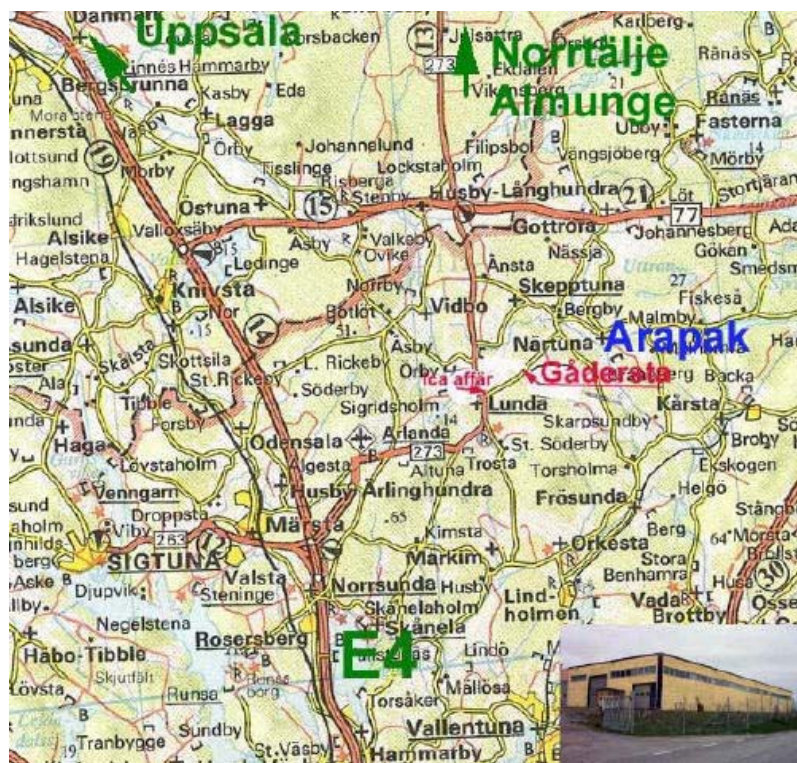

02/08/2005

Driving instructions to Arapak AB in Gådersta, Märsta

Adress: S-195 93 Märsta

From Stockholm:

Go North on E4

Turn off Motorway towards Arlanda airport

After 500 m turn off right

Go Road 273 towards Norrtälje

After approx 6 km -road 273 turns left

After 2.5 km turn right at shop (Lunda Livs, ICA, DIN-X) towards Gådersta (Skepptuna golf)

After 2.5 km Arapak storage on left- yellow 50 m long building

Truck with 13 m trailer can turn inside the premises.